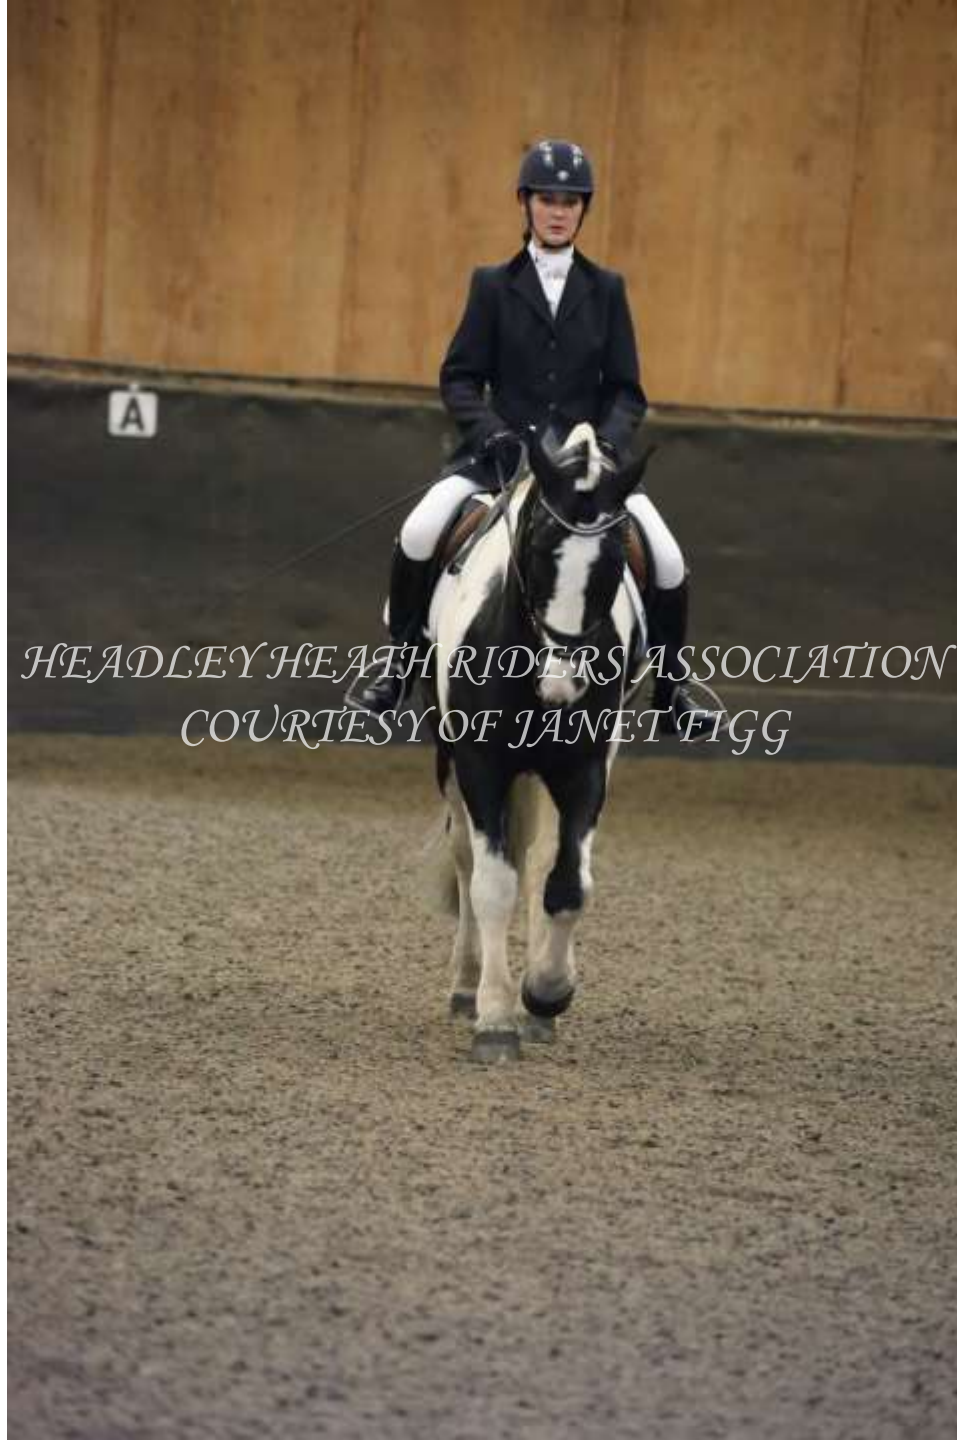

*HEADLEY HEATH RIDERS ASSOCIATION
COURTESY OF JANET FIGG*